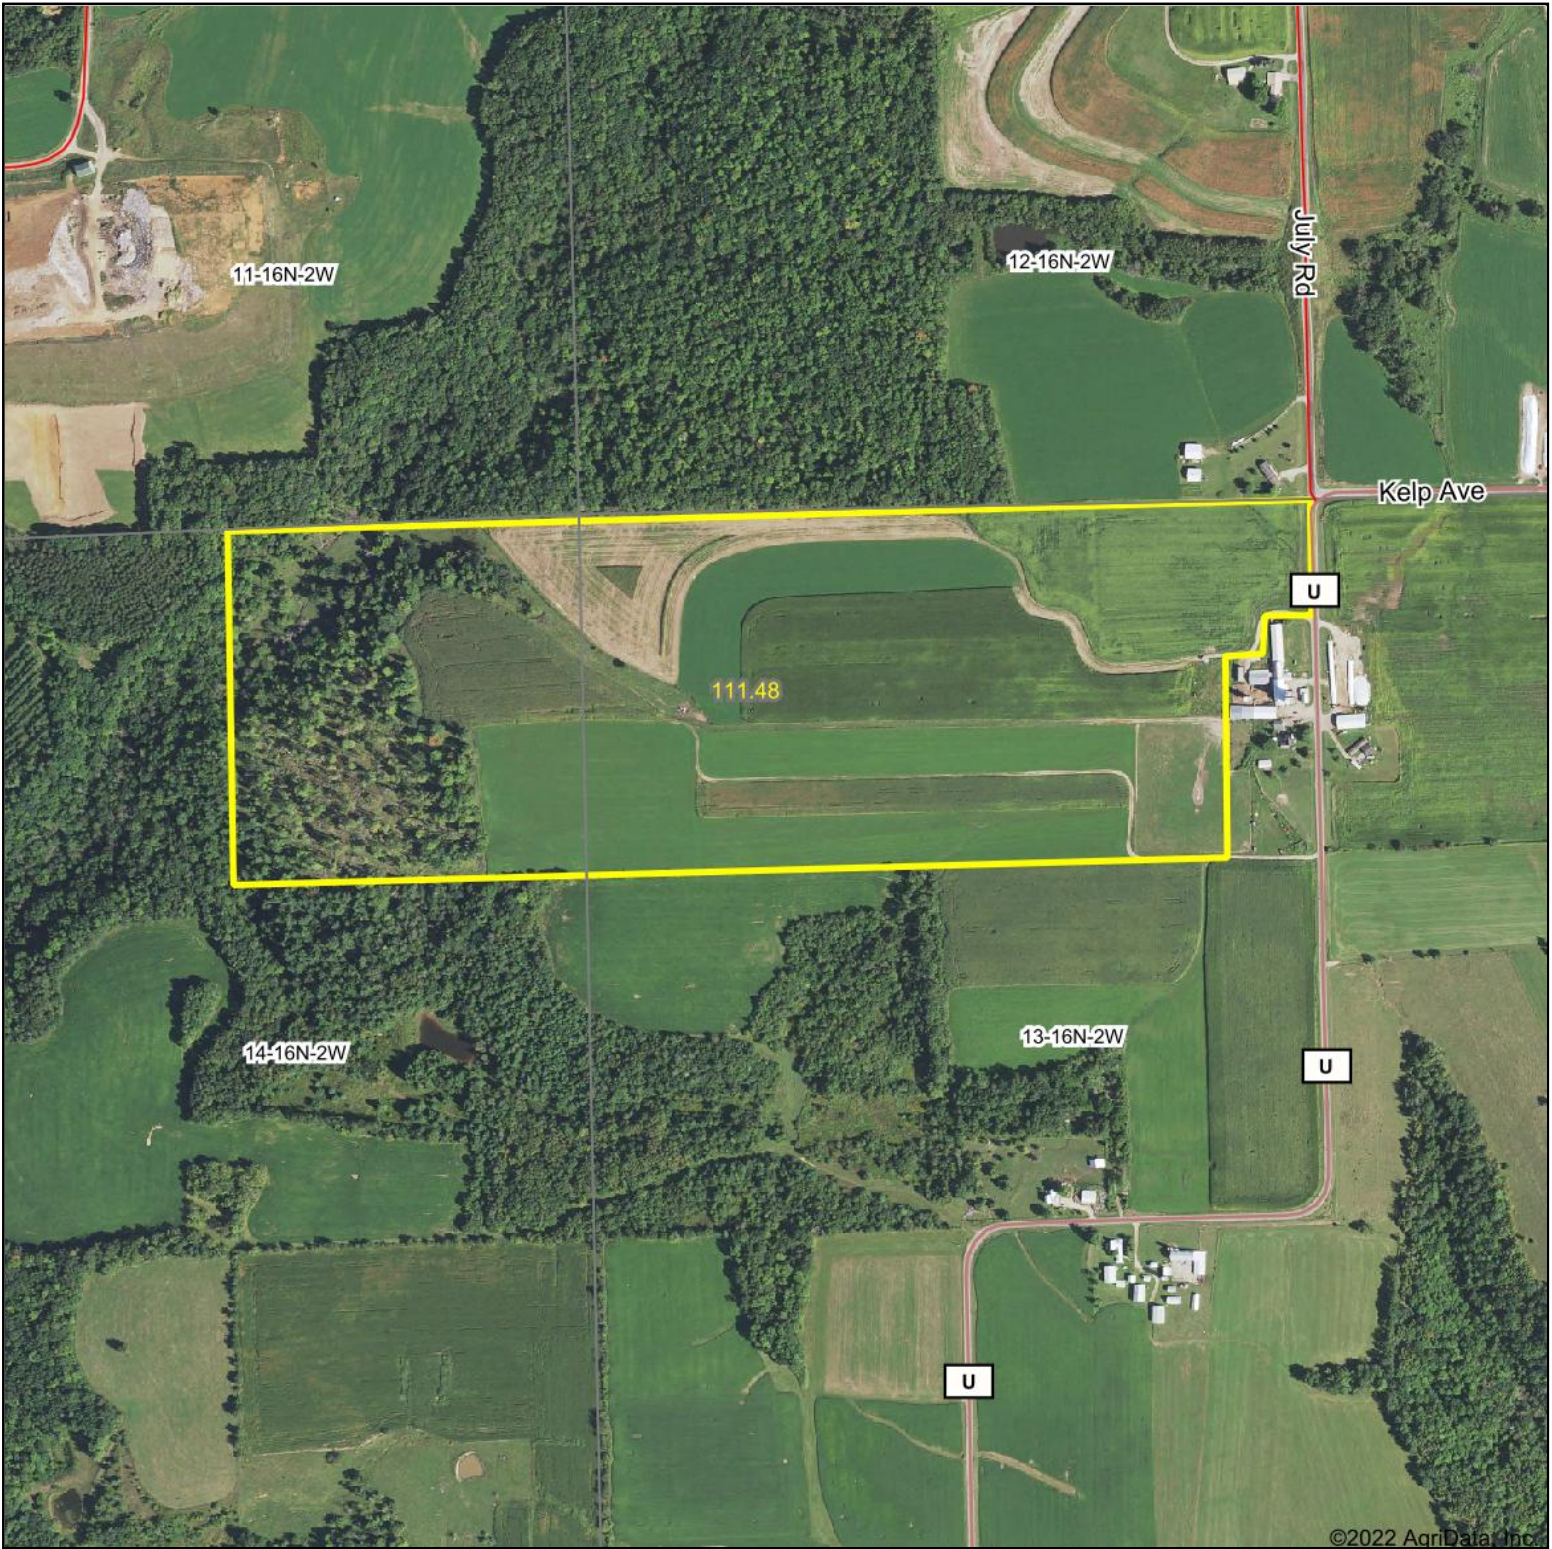

Aerial Map

Map Center: 43° 52' 4.89, -90° 34' 9.58

13-16N-2W
Monroe County
Wisconsin

1/10/2022

Maps Provided By:

CUSTOMIZED ONLINE MAPPING
© AgriData, Inc. 2021 www.AgriDataInc.com